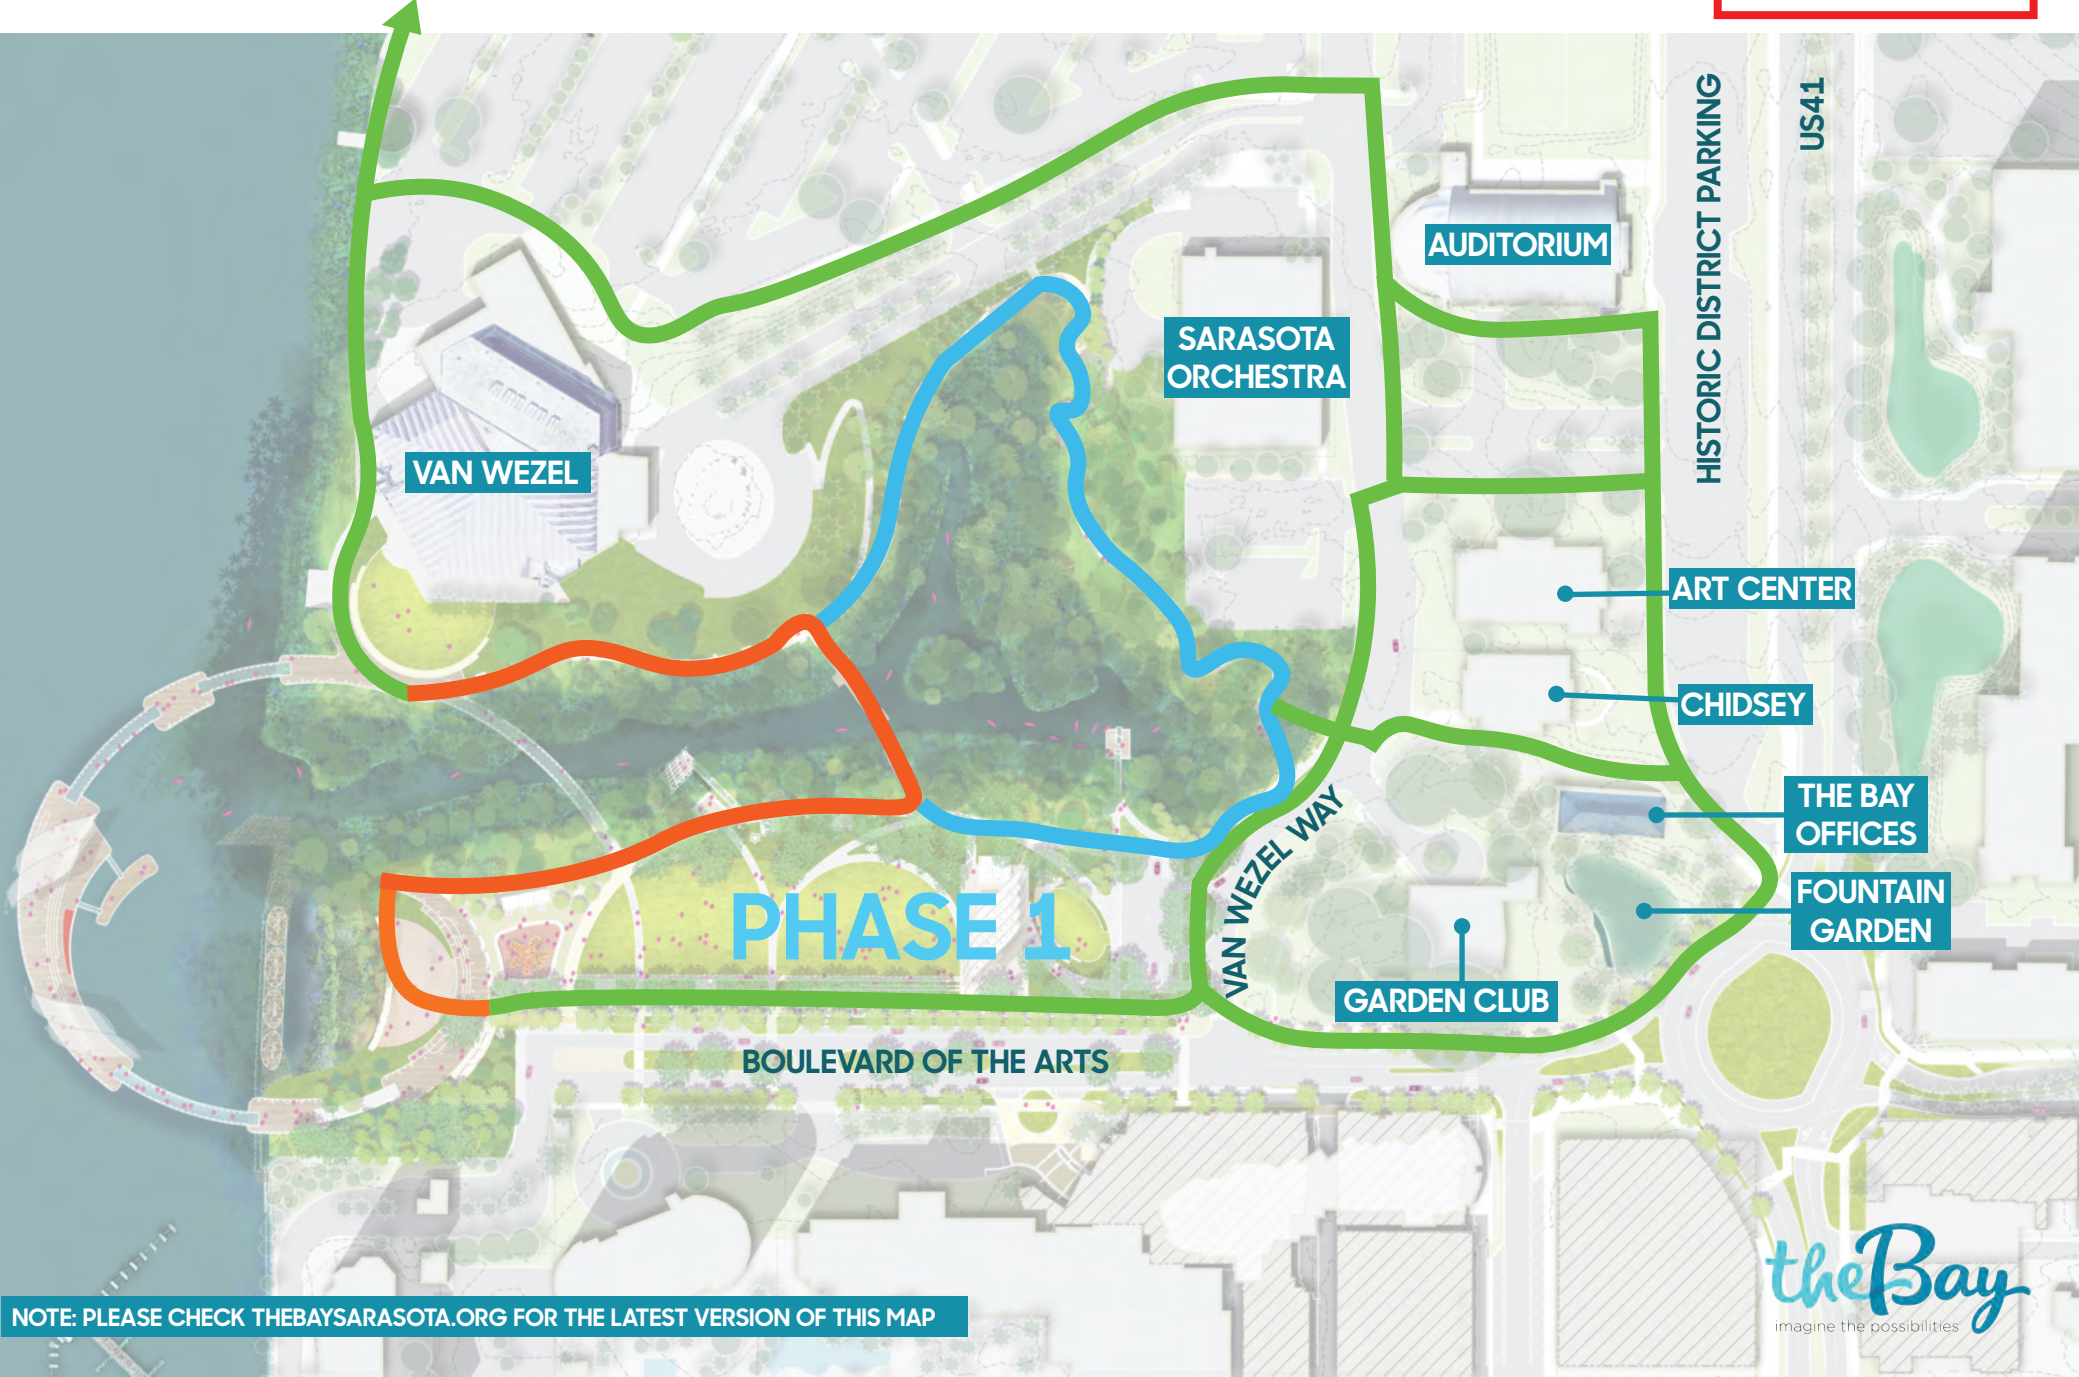

THE BAY PARK MAP

INTERIM WALKING TRAIL

PUBLISHED: AUGUST 21ST, 2020

WALKING TRAIL

FUTURE TRAIL
(est. JAN 2021)

PATH CLOSED
TILL EARLY
OCTOBER

TO NORTH BAYFRONT

NOTE: PLEASE CHECK THEBAYSARASOTA.ORG FOR THE LATEST VERSION OF THIS MAP